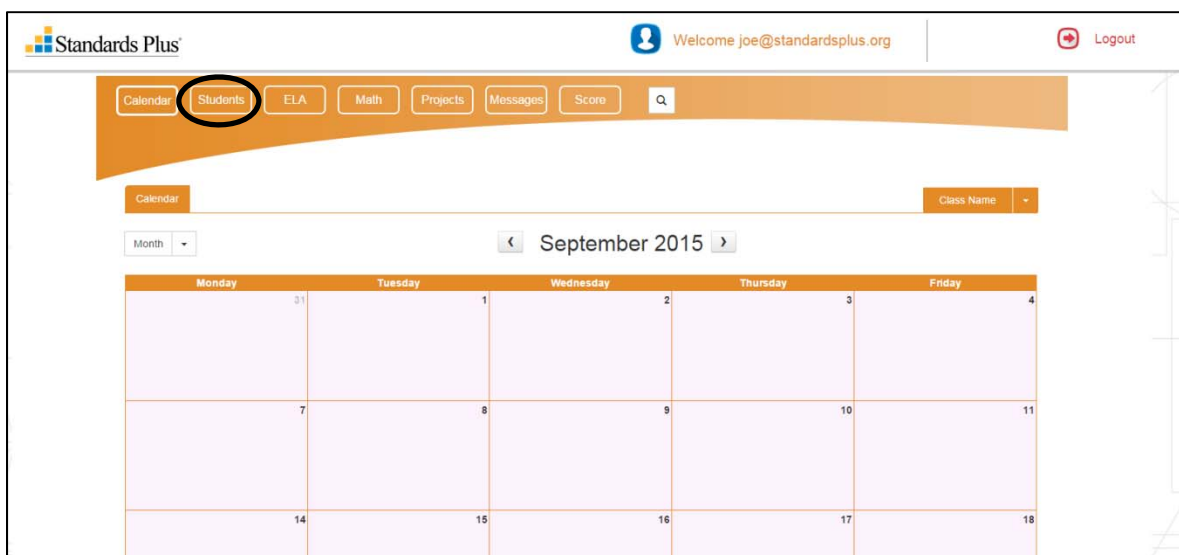

# Welcome to Standards Plus Digital!

Click the link to login to your account.

Your username is your email address, and your password is **password** (all lowercase letters).

Upon login, you will land on your home page, which is the *Calendar* page. Select **Students** from the menu at the top of the page.

On the *Students* page, select **Add Class**.

Name your class, and select ELA, Math, or both subjects to match the licenses listed on your page.

**New Class**

Class Name  
My Class

Lesson  ELA  Math

Create