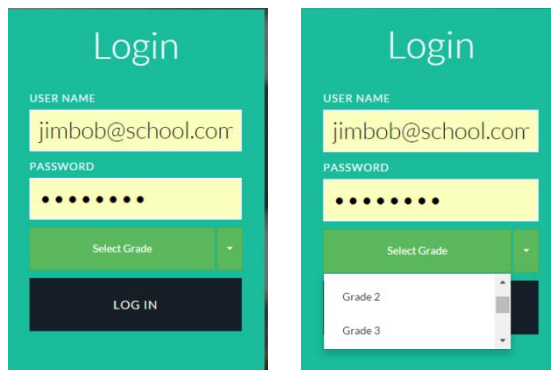

# Welcome to Standards Plus Digital!

Click the link to login to your account.

Your username is your email address, and your password is **password** (all lowercase letters).

Upon login, you will land on your home page, which is the *Calendar* page. Select **Students** from the menu at the top of the page.

On the *Students* page, select **Add Class**.

Name your class, and select ELA, Math, or both subjects to match the licenses listed on your page.

**New Class**

Class Name  
My Class

Lesson  ELA  Math

Create