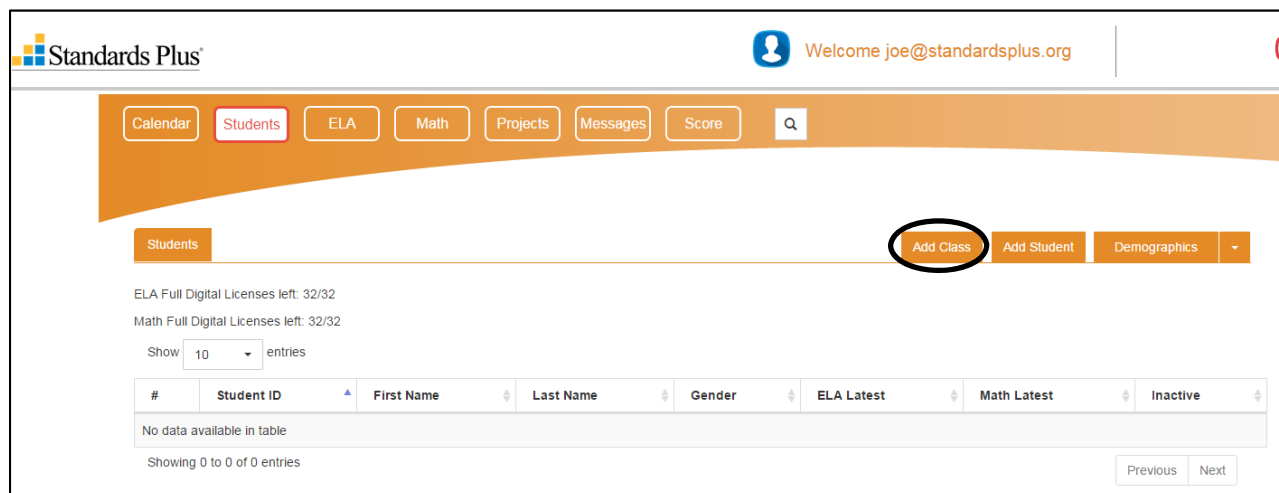

# Welcome to Standards Plus Digital!

Click the link to login to your account.

Your username is your email address, and your password is **password** (all lowercase letters).

Upon login, you will land on your home page, which is the *Calendar* page. Select **Students** from the menu at the top of the page.

On the *Students* page, select **Add Class**.

Name your class, and select ELA, Math, or both subjects to match the licenses listed on your page.

**New Class**

Class Name  
My Class

Lesson  ELA  Math

Create